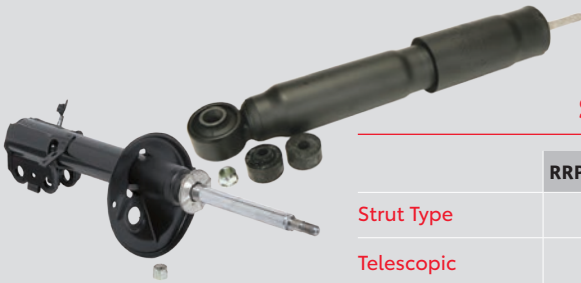

Tie Rod End

	RRP GST Excl.	RTP GST Excl.
	$67.00	$43.55

Shock Absorbers

	RRP GST Excl.	RTP GST Excl.
Strut Type	$239.00	$155.35
Telescopic	$239.00	$155.35