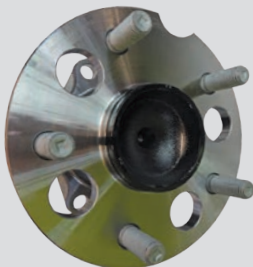

Wheel Hub

	RRP GST Excl.	RTP GST Excl.
	$171.00	$111.15