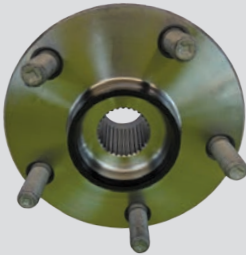

Front Drive Shaft

	RRP GST Excl.	RTP GST Excl.
Front Drive Shaft	$497.00	$323.05
Outer Drive Shaft	400.00	$260.00

Rear Drive Shaft

	RRP GST Excl.	RTP GST Excl.
Rear Drive Shaft	$630.00	$409.50
Outer Drive Shaft	$400.00	$260.00

Wheel Hub

	RRP GST Excl.	RTP GST Excl.
	$171.00	$111.15

Wheel Hub and Bearing Assembly

	RRP GST Excl.	RTP GST Excl.
	$497.00	$323.05