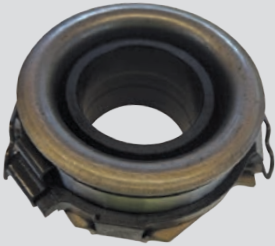

Clutch Plate

	RRP GST Excl.	RTP GST Excl.
	$230.00	$149.50

Clutch Release Bearing

	RRP GST Excl.	RTP GST Excl.
	$143.00	$92.95