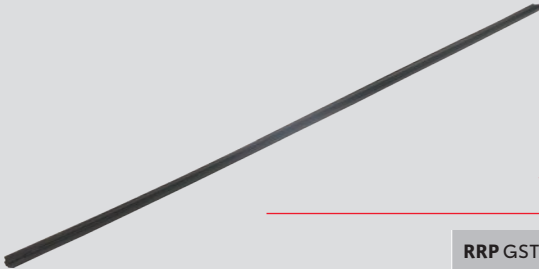

Wiper Rubber

	RRP GST Excl.	RTP GST Excl.
	$18.00	$11.70