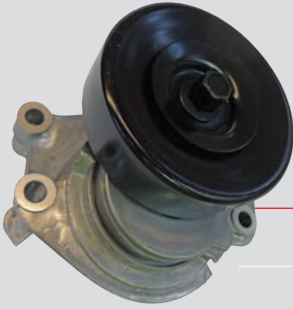

Tensioner

| RRP GST Excl. | RTP GST Excl. |
|---------------|---------------|
| \$87.00 | \$56.55 |

Water Pump Assembly

| | RRP GST Excl. | RTP GST Excl. |
|-----------------|---------------|---------------|
| Petrol & Diesel | \$172.00 | \$111.80 |
| V6/V8 | \$212.00 | \$137.80 |
| Sub Assembly | \$126.00 | \$81.90 |