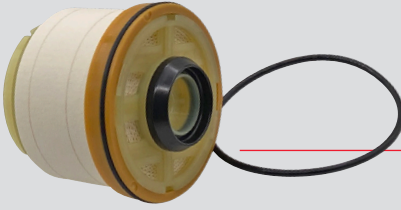

Fuel Filters

	RRP GST Excl.	RTP GST Excl.
Gauze Filter	$19.00	$15.39
Cartridge Filter	$88.00	$71.28