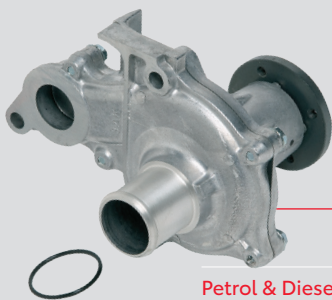

Cam Belt

| | RRP GST Excl. | RTP GST Excl. |
|--------|---------------|---------------|
| Diesel | \$79.00 | \$51.35 |
| Petrol | \$74.00 | \$48.10 |
| V6/V8 | \$99.00 | \$64.35 |

Idler

| RRP GST Excl. | RTP GST Excl. |
|---------------|---------------|
| \$87.00 | \$56.55 |

Tensioner

| RRP GST Excl. | RTP GST Excl. |
|---------------|---------------|
| \$87.00 | \$56.55 |

Water Pump Assembly

| | RRP GST Excl. | RTP GST Excl. |
|-----------------|---------------|---------------|
| Petrol & Diesel | \$172.00 | \$111.80 |
| V6/V8 | \$212.00 | \$137.80 |
| Sub Assembly | \$126.00 | \$81.90 |