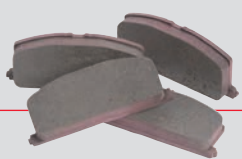

Disc Rotor - Rear

	RRP GST Excl.	RTP GST Excl.
Commercial	$200.00	$130.00
SUV	$150.00	$97.50
Large Passenger	$150.00	$97.50
Small Passenger	$130.00	$84.50

Front & Rear Set x4 Pads Disc Pad Set

	RRP GST Excl.	RTP GST Excl.
Commercial	$120.00	$78.00
SUV	$110.00	$71.50
Large Passenger	$110.00	$71.50
Small Passenger	$90.00	$58.50